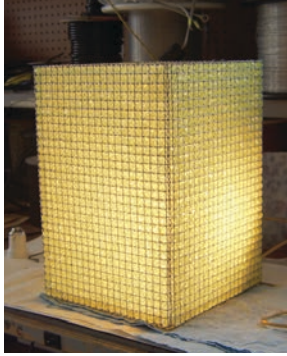

Angulo Suspension

12"W x 36"L x 14"H 1 available 75% off **\$3,400**

Satin nickel / Opal white

Notes: Good condition. Some tarnishing in finish.

Argo Wall

4.5"W x 22"H x 3.5"D 1 available 20% off **\$2,400**

Deep brown oxide / Tabac

Notes: Good condition. Some finish oxidation.

Big Little Suspension

12"Ø x 15"H x OAL 1 available 80% off **\$600**

Satin nickel / Opal white

Notes: Very good condition.

Core Suspension

18"Ø x 12"H x OAL 2 available 80% off **\$800**

Satin nickel / Opal white

(Each)

Notes: One is in good condition;
One is in OK condition; has significant dent in corrugation.

Gear Suspension

36"Ø x 8" x OAL 1 available 75% off **\$3,500**

Satin nickel / Opal white

Notes: Good condition. Some tarnishing in finish.

24"Ø x 6" x OAL 1 available 75% off **\$2,500**

Satin nickel / Opal white

Notes: Good condition. Some tarnishing in finish.

Glimmer Suspension (Custom color)