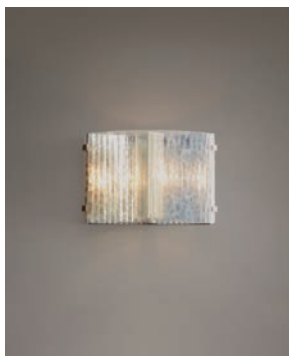

B Ring Suspension

24"Ø x 10"H

1 available

SOLD

\$1,200

Deep brown oxide / Seeded opal

Notes: Good condition. Some minor scratches in finish.

Ballad Suspension (Custom)

Spade Floor

Glass: 9.5"Ø x 10"H x 72"H 2 available

80% off

\$800

(Each)

Deep brown oxide / Tabac

Notes: Very Good condition.

Spoke Wall

7.5" x 14"H x 6.25"D 2 available

SOLD

\$650

(Each)

Deep brown oxide / Opal white

Notes: Good condition. Small chip in glass.

7.5"W x 14"H x 6.25"D 1 available

40% off

\$1,600

Deep brown oxide / Opal white

Notes: Brand new, never sold.

Vellum Wall

12"W x 8"H x 4"D 1 available

80% off

\$300

Brown oxide / Copper / Opal white