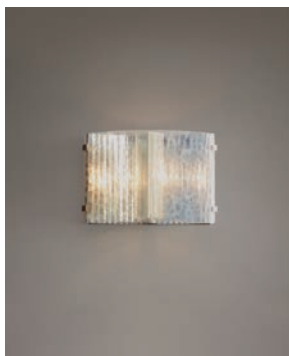

B Ring Suspension

24"Ø x 10"H 1 available 80% off **\$1,200**

Deep brown oxide / Seeded opal

Notes: Good condition. Some minor scratches in finish.

Ballad Suspension (Custom)

19" Ø x 30"H 2 available 80% off **\$1,200**
(Each)

Spade Floor

Glass: 9.5"Ø x 10"H x 72"H 2 available 80% off **\$800**
 (Each)
 Deep brown oxide / Tabac
 Notes: Very Good condition.

Spoke Wall

7.5" x 14"H x 6.25"D 2 available 75% off **\$650**
 (Each)
 Deep brown oxide / Opal white
 Notes: Good condition. Small chip in glass.

7.5"W x 14"H x 6.25"D 1 available 40% off **\$1,600**
 Deep brown oxide / Opal white
 Notes: Brand new, never sold.

Vellum Wall

12"W x 8"H x 4"D 1 available 80% off **\$300**
 Brown oxide / Copper / Opal white
 Notes: Good condition.