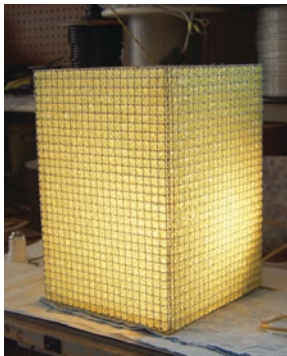

8"W x 8"L x 8"H   1 available   80% off   **$600**
Satin nickel / Opal white
Notes: Good condition.

Citrine Glimmer-2